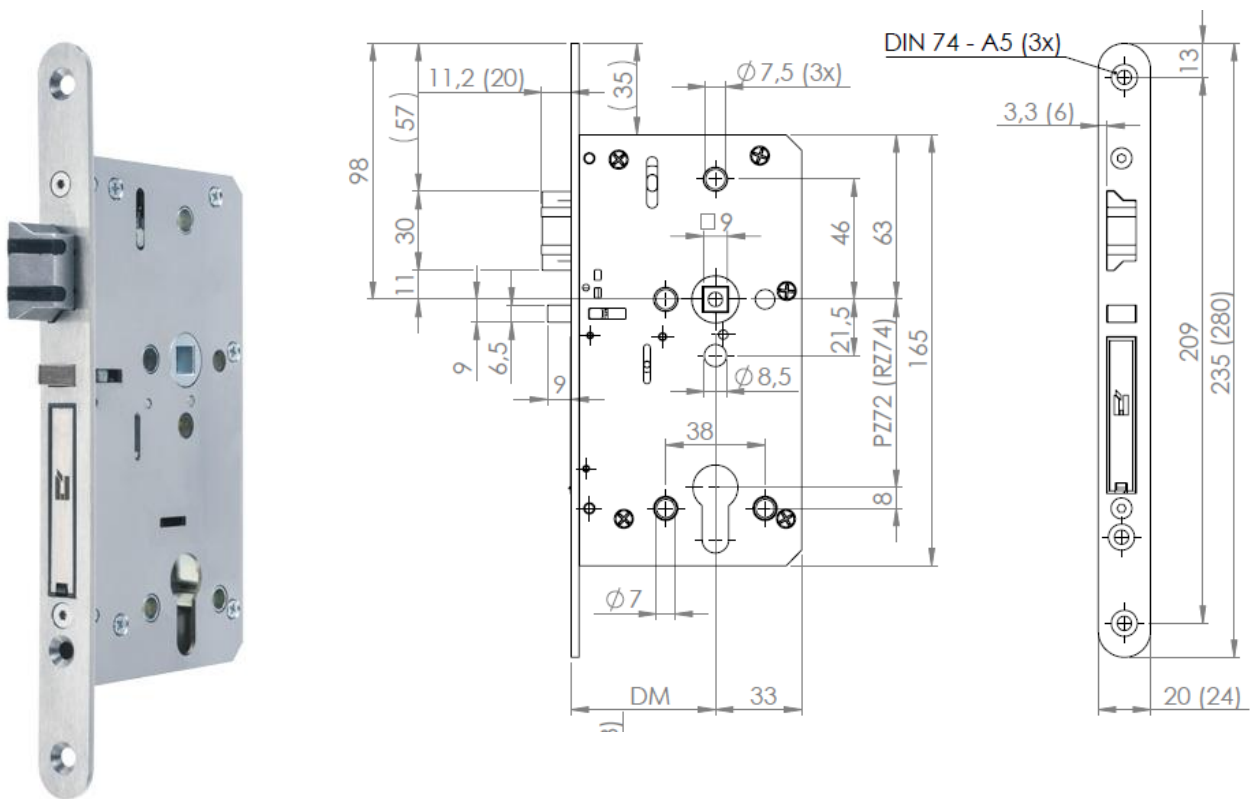

ÜLock Premium Wireless security lock

Radio battery lock for use in full leaf doors.

Outside lever handle can be engaged electrically by radio. The lock has 99 memory locations which can be easily assigned by means of a tamper-proof programming button.

Requires 2 standard batteries (AAA Energizer Ultimate Lithium / included)

Scope of delivery: ÜLock; batteries; manuals

Certificates

- EN 179 and EN 1125 (use in emergency exits or panic doors)
- EN 1634 (fire protection)
- EN 14846

Models / Dimensions

- Distance measure 70, 72, 88, 92 mm
- Backset 55, 60, 65, 70, 80 mm
- Forend 18, 20, 24 mm (Edelstahl)
- Lever handle nut 9 mm
- Cylinder Profile cylinder (PZ), round cylinder Φ 22 mm (RZ)