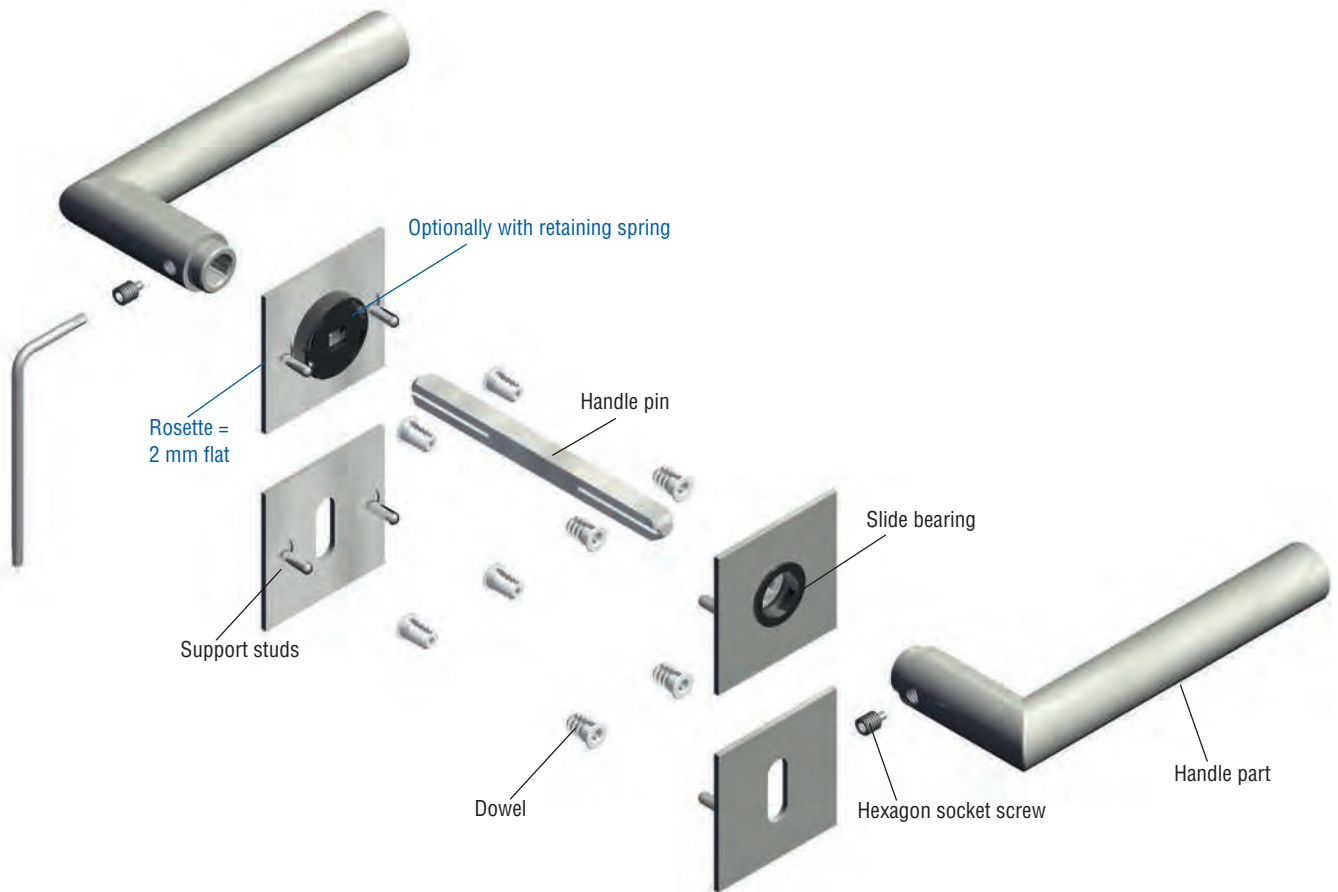

VARIO STAR® PLANO:

- **Dowel technology** = no screwing, no gluing
- **Elegant design** = 2 mm flat rosette (looks like recessed)
- **Optional: holding spring** = permanent horizontal pusher position

VARIO STAR® PLANO:

- **Dowel technology** = no screwing, no gluing
- **Noble design** = 2 mm flat sign (looks like embedded)
- **Optional:** holding spring = permanent horizontal pusher position