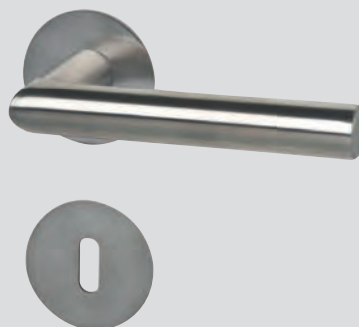

VARIO STAR® PLANO:

- **Dowel technology** = no screwing, no gluing
- **Elegant design** = 2 mm flat rosette (looks like recessed)
- **Optional: holding spring** = permanent horizontal pusher position

VARIO STAR® PLANO:

- **Dowel technology** = no screwing, no gluing
- **Noble design** = 2 mm flat sign (looks like embedded)
- **Optional:** holding spring = permanent horizontal pusher position