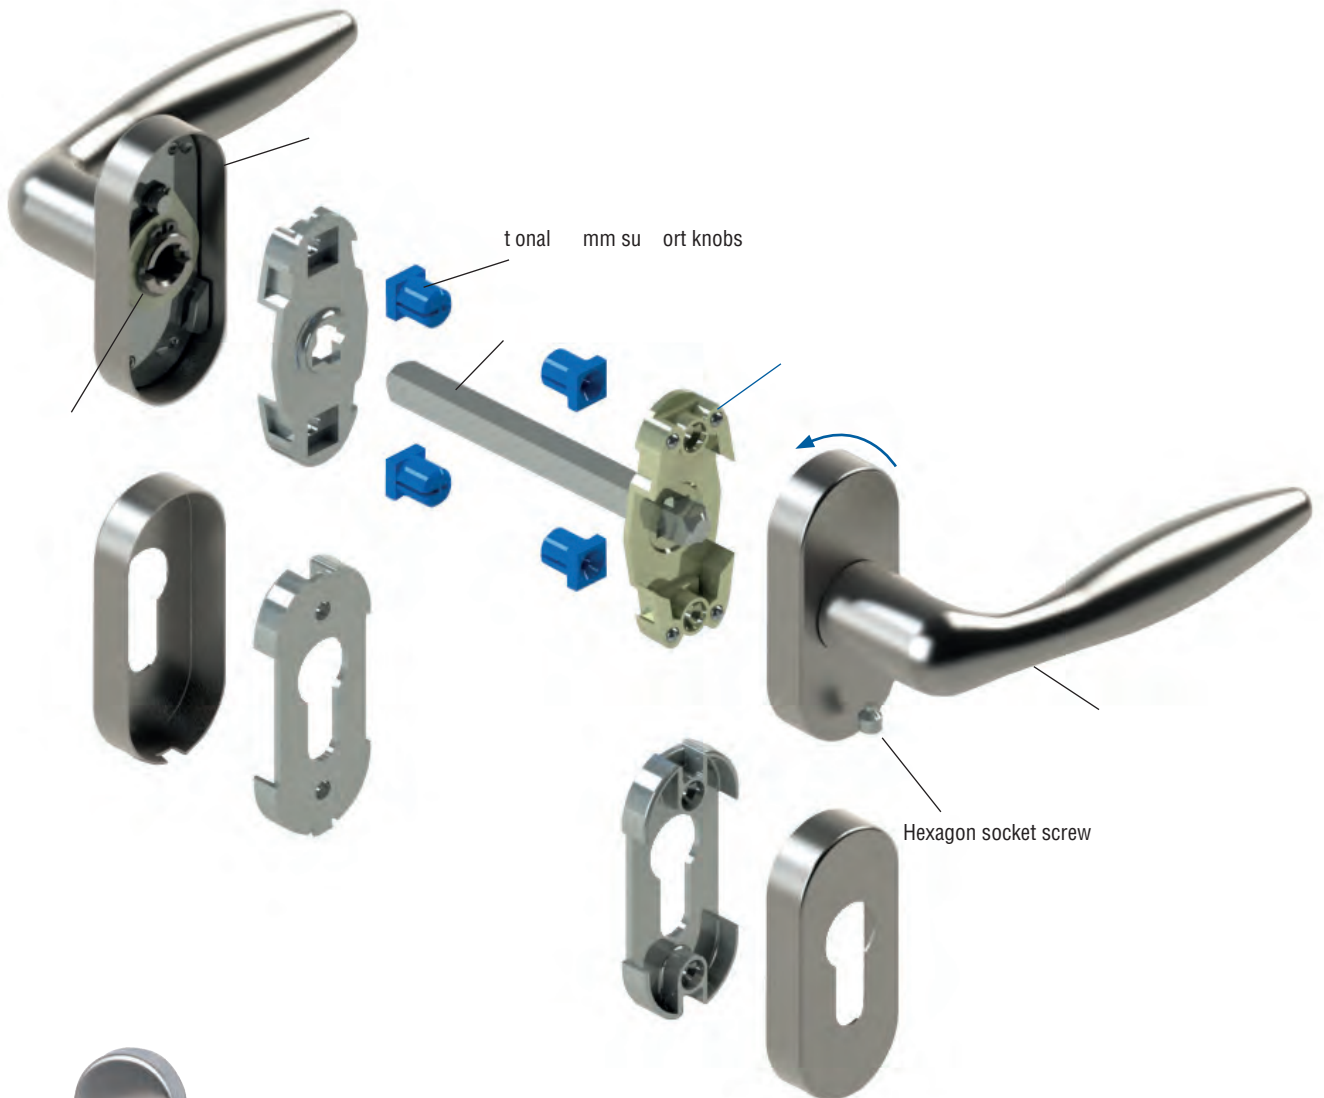

VARIO STAR® TOP SPEED:

- ~~0~~OPWBU~~W~~FDPODFQUGPS~~X~~QSPWFEVTFSGS~~X~~OEM~~X~~FTT
- .FUBMTVCTUSVDUVSFUPQSFMB~~C~~M~~Z~~
- ~~X~~I IPME~~X~~HVQTQS~~X~~HQFSGFDUQPT~~X~~0
- ~~X~~ESPUBUBCMFCFBS~~X~~HOP~~X~~CCM~~X~~H
- 2V~~X~~LBTTFN~~C~~MZ5PQ4QFFECZCBZPOFUM~~P~~DL

Handle power pack
fixed/rotatable

Stable metal
substructure