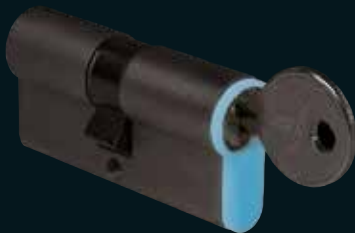

The newly developed range of **NIGHT-LIGHTING** fittings, which includes door or window handles, house numbers, door stoppers and cylinder covers, impresses by day with its innovative, modern design...

Door stopper

House number

Nightcap

# Pyramide

In the evening or in darkness the discreet light source becomes visible, which is charged by the storage of ordinary daylight alone and emits it again for many hours. This material is environmentally friendly, 100% recyclable and needs no electricity.